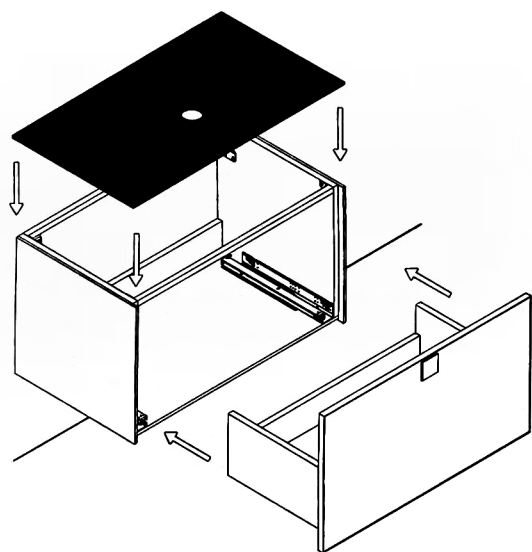

LUCENT

Model: Lucent Single

Category: Vanity

Material: Wood + Crystal

Dimensions: 32"(L) x 19"(W) x 18.1"(H)

Description: Luxury crystal bathroom vanity in silver white finish

*Numbers are in inches

SCHEMA MONTAGGIO ASSEMBLY INSTRUCTIONS

Prastra per fissaggio a parete
Wall-mounting plate

Stop per fissaggio a parete
Plug for wall-mounting plate

①

Smontaggio Cassetto premendo leve di sgancio
Disassemble drawer by pressing release clips

②

Fissaggio piastre a parete
Plate fixing on wall

③

Ancoraggio e registrazione della consolle
Unit anchoring and adjustment

④

installazione del piano ed inserimento
del cassetto su guida
Top board fixing on frame and drawer onto rails