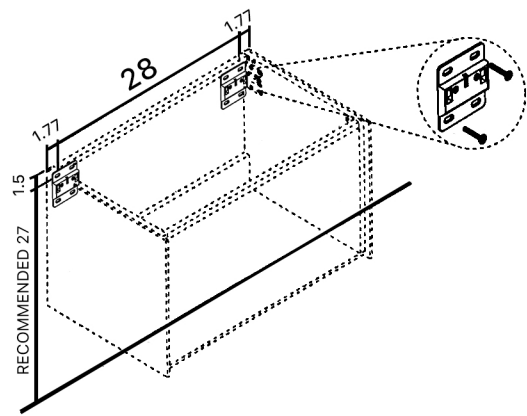

LUCENT

Model: Lucent Single

Category: Vanity

Material: Wood + Crystal

Dimensions: 32"(L) x 19"(W) x 18.1"(H)

Description: Luxury crystal bathroom vanity in silver white finish

*Numbers are in inches

SCHEMA MONTAGGIO ASSEMBLY INSTRUCTIONS

Prastra per fissaggio a parete
Wall-mounting plate

Stop per fissaggio a parete
Plug for wall-mounting plate

①

Smontaggio Cassetto premendo leve di sgancio
Disassemble drawer by pressing release clips

②

Fissaggio piastre a parete
Plate fixing on wall

③

Ancoraggio e registrazione della consolle
Unit anchoring and adjustment

④

installazione del piano ed inserimento
del cassetto su guida
Top board fixing on frame and drawer onto rails