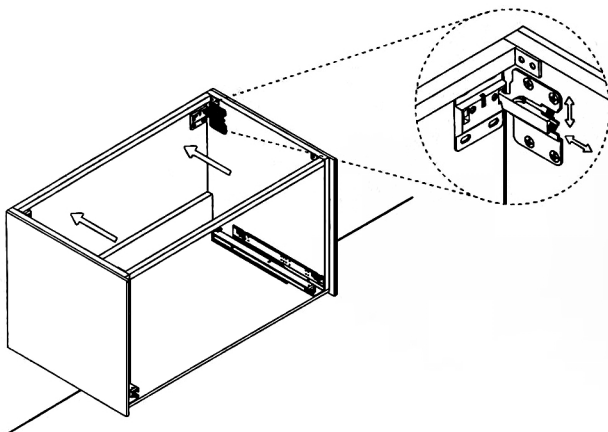

LUCENT

Model: Lucent Single

Category: Vanity

Material: Wood + Crystal

Dimensions: 32"(L) x 19"(W) x 18.1"(H)

Description: Luxury crystal bathroom vanity in silver white finish

*Numbers are in inches

SCHEMA MONTAGGIO ASSEMBLY INSTRUCTIONS

Prastra per fissaggio a parete
Wall-mounting plate

Stop per fissaggio a parete
Plug for wall-mounting plate

①

Smontaggio Cassetto premendo leve di sgancio
Disassemble drawer by pressing release clips

②

Fissaggio piastre a parete
Plate fixing on wall

③

Ancoraggio e registrazione della consolle
Unit anchoring and adjustment

④

installazione del piano ed inserimento
del cassetto su guida
Top board fixing on frame and drawer onto rails