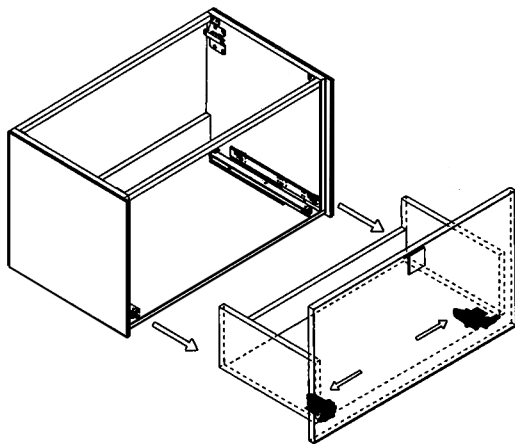

LUCENT

Model: Lucent Single

Category: Vanity

Material: Wood + Crystal

Dimensions: 32"(L) x 19"(W) x 18.1"(H)

Description: Luxury crystal bathroom vanity in silver white finish

*Numbers are in inches

SCHEMA MONTAGGIO ASSEMBLY INSTRUCTIONS

Prastra per fissaggio a parete
Wall-mounting plate

Stop per fissaggio a parete
Plug for wall-mounting plate

①

Smontaggio Cassetto premendo leve di sgancio
Disassemble drawer by pressing release clips

②

Fissaggio piastre a parete
Plate fixing on wall