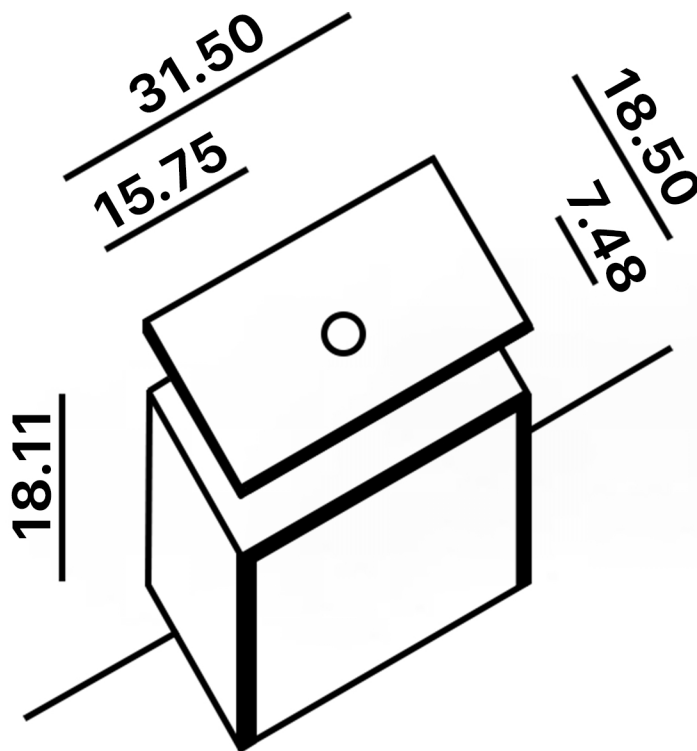

LUCENT

Model: Lucent Single

Category: Vanity

Material: Wood + Crystal

Dimensions: 32"(L) x 19"(W) x 18.1"(H)

Description: Luxury crystal bathroom vanity in silver white finish

*Numbers are in inches

SCHEMA MONTAGGIO ASSEMBLY INSTRUCTIONS